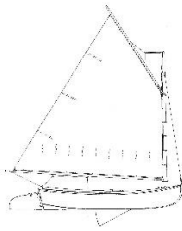

Beetle, Inc.
3 Thatcher Lane
Wareham, MA 02571
www.beetlecat.com

BEETLE CAT BOAT ORDER FORM

October 1st, 2024

Bill Womack, Owner

Voice: 508-295-8585

Fax: 508-295-8949

Email: info@beetlecat.com

12' STANDARD BOAT (less sail)

$23,995

FOB Wareham, MA

INCLUDES: centerboard, rudder, tiller, boom crutch, mast, boom, gaff
and all running and standing rigging

Options:

SAIL:	white, in sailbag with 3 battens and 4 stops (furling ties).....	$1,250
COVER:	toast combination cockpit/sail.....	$710
PUMP:	Thirstymate 124pf.....	$55
PADDLE:	5 ft. wood beavertail.....	$100
ANCHOR:	Danforth 300S with S.S. chain and shackles.....	$105
RODE:	anchor line, 60 ft. 3/8" nylon with thimble and spliced eye	$78
PAINTER:	dock/tow line 20 ft. 3/8" nylon with spliced eye.....	$55
CB CLEAT:	Harken 279 for centerboard depth adjustment.....	$60
SPAR RACKS:	fore and aft, with tie downs, for use with trailer.....	$185
TRAILER:	with third wheel and tie down strap.....	$2,295

NAME: 2 in. bronze letters, $34 per letter _____

2 in. letters painted on nameboard, $395 _____

SAIL FIGURES: $35 per letter or digit _____

BOOTSTRIPE: $450 _____

OTHER _____

DELIVERY _____

STANDARD COLORS:

Topsides: White _____

Bottom: Green _____

Deck: Beetle Buff _____

Cockpit: Natural Wood _____

Interior/Bilge: Beetle Gray _____

Spars & Trim: Bright (Varnished) _____

Sail: White _____

Cover: Toast _____

Color changes available, ask for price

TERMS: $10,000 Deposit to confirm order. Balance due upon completion.

NAME: _____ Deposit Date: _____

ADDRESS: _____ Date Wanted: _____

_____ Hull# _____

PHONE: _____ Sales Order # _____

EMAIL: _____ Date Out: _____